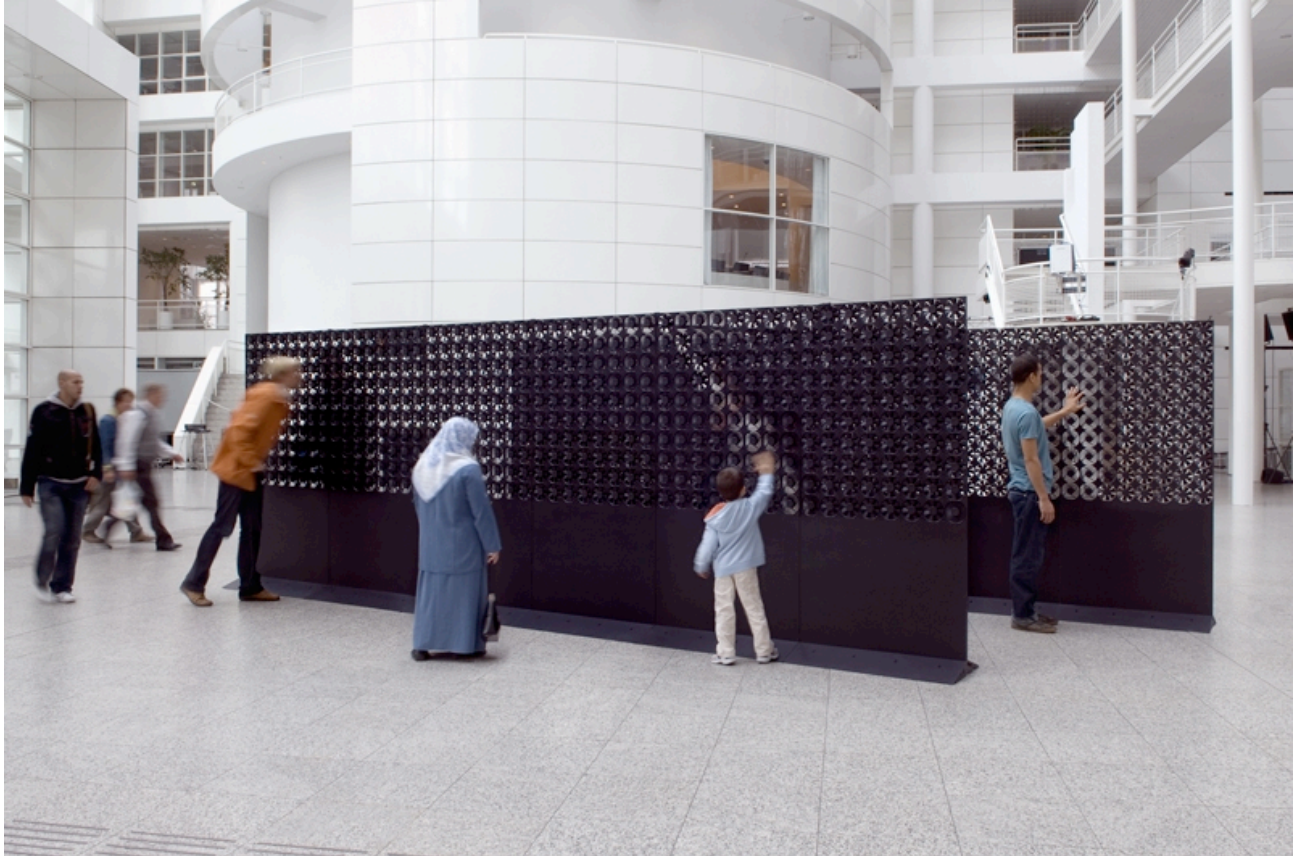

City Hall, The Hague NL.